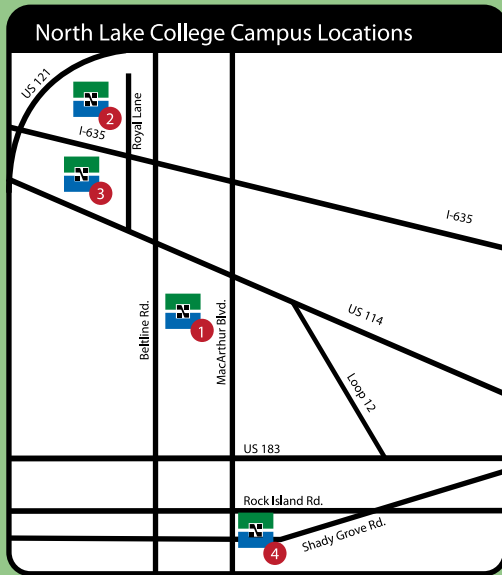

Un Colegio. Cuatro Campuses.

1. **1** North Lake College Central Campus
   5001 N. MacArthur Blvd., Irving, TX 75038
2. **2** North Lake College North Campus
   101 S. Royal Lane, Coppell, TX 75019
3. **3** North Lake College West Campus
   1401 Royal Lane West, DFW Airport, TX 75261
4. **4** North Lake College South Campus
   1081 W. Shady Grove Rd, Irving, TX 75060

North Lake College

DALLAS COUNTY COMMUNITY COLLEGE DISTRICT

5001 N. MacArthur Blvd. • Irving, TX 75038
972-273-3000 • www.northlakecollege.edu

Las oportunidades educativas que el DCCCD ofrece sin considerar raza, color, edad, nacionalidad, religión, sexo, orientación sexual, discapacidades o información genética.